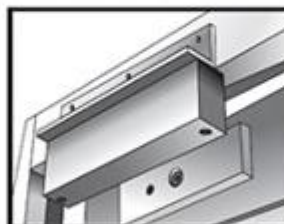

ELETROMAGNÉTICOS

ELETROMAGNÉTICOS

SERIE PORTAS VIDRO

Installation Diagram

Suitable for: Wooden & Aluminum & Glass & Fireproof & Metal.

Regular Installation
(outswing door)

L-bracket for narrow
frame (optional)