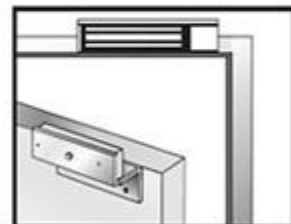

LZ-bracket for inswing
door (optional)